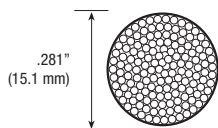

<u>MINI</u>	<u>SMALL</u>	<u>MED</u>	<u>LARGE</u>
350' 107M	700' 213M	2,200' 670M	2,500' 762M

SV75EG

SUPERVISION End emitting cable, 0.375" (9.54mm) in diameter Black jacket with 75 straight .030" (0.75mm) fiber optic strands.
Maximum (smallest) Bend Radius = 1.5" (38.09mm)

<u>MINI</u>	<u>SMALL</u>	<u>MED</u>	<u>LARGE</u>
200' 61M	650' 198M	1,200' 366M	1,800' 549M

SV100EG

SUPERVISION End emitting cable, .50" (12.5mm) in diameter Black jacket with 100 straight .030" (0.75mm) fiber optic strands.
Maximum (smallest) Bend Radius = 1.5" (38.09mm)

<u>MINI</u>	<u>SMALL</u>	<u>MED</u>	<u>LARGE</u>
N/A	250' 76M	500' 152M	750' 229M

SV150EG

SUPERVISION End emitting cable, 0.2812" (15.1mm) in diameter White jacket with 150 straight .030" (0.75mm) fiber optic strands.
Maximum (smallest) Bend Radius = 1.5" (38.09mm)